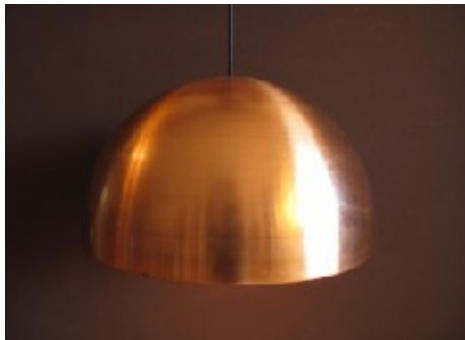

Lighting

Art. 02_60_01_040

"Louisiana" pendant lamp in copper finish

Dimension : H 28cm x diam 45cm

Designer : Wilhelm Wohlert

Producer : Louis Poulsen

Origin: Denmark, 1955

Collection: Scandinavian

Condition: very good

N° 1 piece available