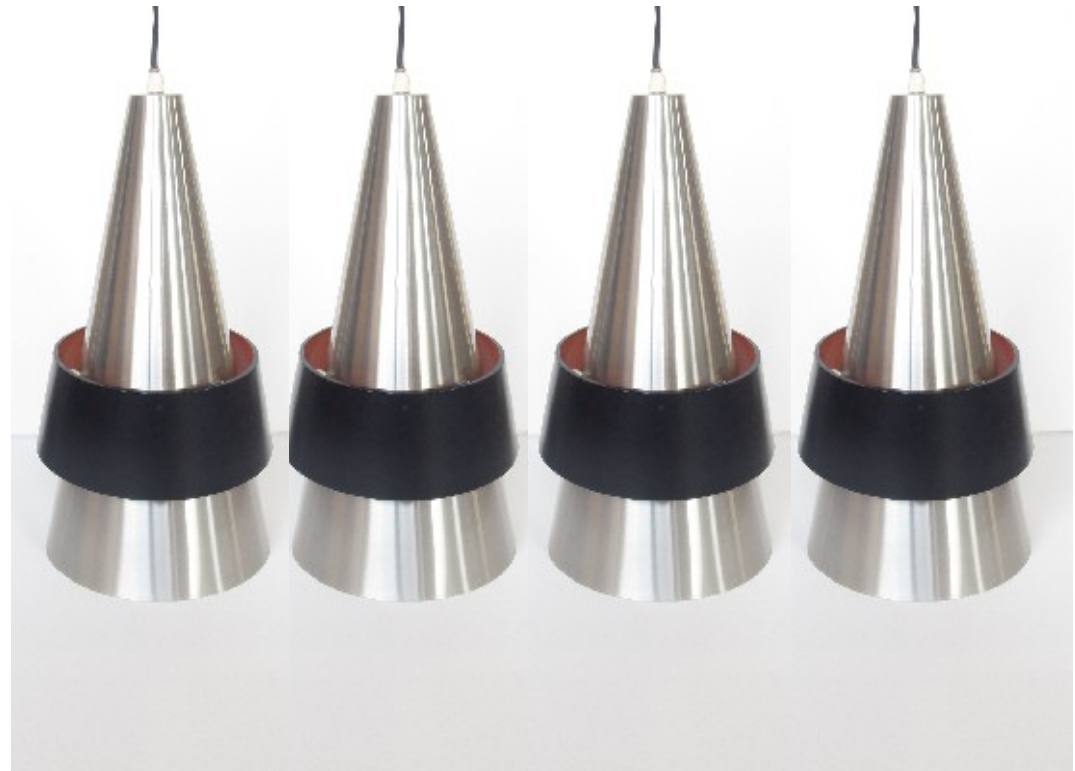

Catalogue: Scandinavian Collection

Lighting

April 2013

Lighting

Art. 02_27_01_003

Floor lamp.
Trombone floor lamp made of brushed aluminum.

Dimension : H 136 cm
Designer : Jo Hammerborg
Producer : Fog & Mørup
Origin: Denmark, 1957
Collection: Scandinavian
Condition: Good.

N° 1 piece available

Lighting

Art. 02_00_01_006

Ceiling lamp with 4 curved metal plates.

Dimension : H 24 cm, diam. 38 cm

Designer : Unknown

Producer : Solar

Origin: Denmark

Collection: Scandinavian

Condition: Excellent

N° 1 piece available

Lighting

Art. 02_58_01_007

Telescoping Table lamp made of brass and black painted metal. Adjustable height.

Dimension : H. 48 to 72 cm
Designer : Tage Klint & Aage Petersen
Producer : Le Klint
Origin: Denmark
Collection: Scandinavian
Condition: Good.

Dimension : diam. 23 cm x 45 cmh

Designer : Jo Hammerborg

Producer : Fog & Morup

Origin: Denmark, 1960's

Collection: Scandinavian

Condition: very good

N° 4 pieces available

Lighting