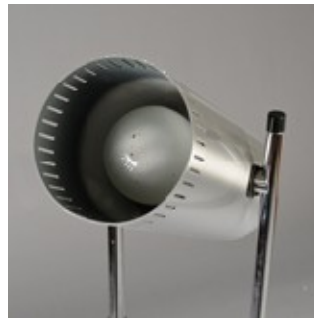

Catalogue: Scandinavian Collection

Lighting

April 2013

Lighting

Art. 02_27_01_003

Floor lamp.
Trombone floor lamp made of brushed aluminum.

Dimension : H 136 cm
Designer : Jo Hammerborg
Producer : Fog & Mørup
Origin: Denmark, 1957
Collection: Scandinavian
Condition: Good.

N° 1 piece available

Lighting

Art. 02_15_01_004

**Ceiling lamp.
Pendant in brass with lifting lugs.**

Dimension : diam. 43,5 cm
Designer : Frits Schegel
Producer : Fog & Mørup
Origin: Denmark
Collection: Scandinavian
Condition: Good.

Collection: Scandinavian

Condition: Excellent

N° 1 piece available

Lighting

Art. 02_58_01_007

Telescoping Table lamp made of brass and black painted metal. Adjustable height.

Dimension : H. 48 to 72 cm
Designer : Tage Klint & Aage Petersen
Producer : Le Klint
Origin: Denmark
Collection: Scandinavian
Condition: Good.