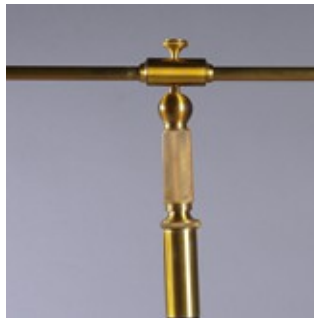

Catalogue: Scandinavian Collection

Lighting

April 2013

Lighting

Art. 02_27_01_003

Floor lamp.
Trombone floor lamp made of brushed aluminum.

Dimension : H 136 cm
Designer : Jo Hammerborg
Producer : Fog & Mørup
Origin: Denmark, 1957
Collection: Scandinavian
Condition: Good.

N° 1 piece available

Lighting

Art. 02_00_01_006

Ceiling lamp with 4 curved metal plates.

Dimension : H 24 cm, diam. 38 cm

Designer : Unknown

Producer : Solar

Origin: Denmark

Collection: Scandinavian

Condition: Excellent

N° 1 piece available

Lighting

Art. 02_58_01_007

Telescoping Table lamp made of brass and black painted metal. Adjustable height.

Dimension : H. 48 to 72 cm
Designer : Tage Klint & Aage Petersen
Producer : Le Klint
Origin: Denmark
Collection: Scandinavian
Condition: Good.

N° 1 piece available

Lighting

Art. 02_00_01_010

Ceiling Lamp with leaves of metal in brass finish

Dimension : H. 36 cm. Ø 40 cm

Designer : Unknown

Producer : Unknown

Origin: Denmark