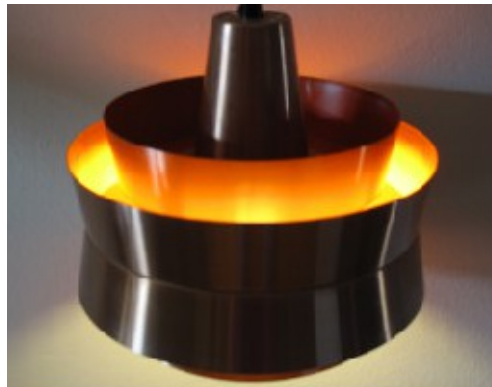

Lighting

Art. 02_114_01_039

Trava model pendant lamp in copper finish

Dimension : H. 25cm x 25cm diam

Designer : Karl Thore (Sigurd Lindkvist)

Producer : Granhaga

Origin: Sweden, 1960's

Collection: Scandinavian

Condition: very good

N° 1 piece available