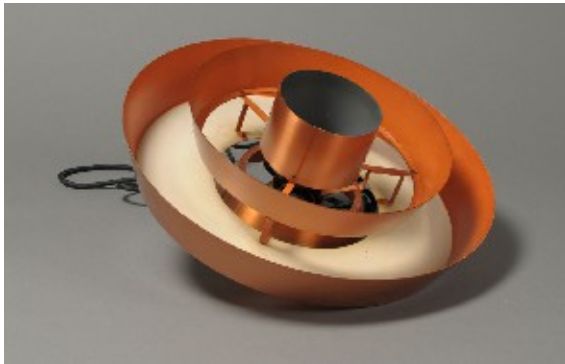

Catalogue: Scandinavian Collection

Lighting

April 2013

Lighting

Art. 02_27_01_003

Floor lamp.
Trombone floor lamp made of brushed aluminum.

Dimension : H 136 cm
Designer : Jo Hammerborg
Producer : Fog & Mørup
Origin: Denmark, 1957
Collection: Scandinavian
Condition: Good.

Collection: Scandinavian

Condition: Excellent

N° 1 piece available

Lighting

Art. 02_58_01_007

Telescoping Table lamp made of brass and black painted metal. Adjustable height.

Dimension : H. 48 to 72 cm
Designer : Tage Klint & Aage Petersen
Producer : Le Klint
Origin: Denmark
Collection: Scandinavian
Condition: Good.

N° 4 pieces available

Lighting

Art. 02_27_01_023

“Nova” ceiling lamp in copper finish

Dimension : H. 17 cm. Ø 40 cm

Designer : Jo Hammerborg

Producer : Fog & Mørup

Origin: Denmark

Collection: Scandinavian

Condition: good

N° 1 piece available

Lighting

Art. 02_51_01_024

Ceiling lamp with 4 curved copper plates.

Dimension : diam. 45 cm
Designer : Schu Werner
Producer : Electro Coronella
Origin: Denmark, 1960's
Collection: Scandinavian
Condition: Excellent