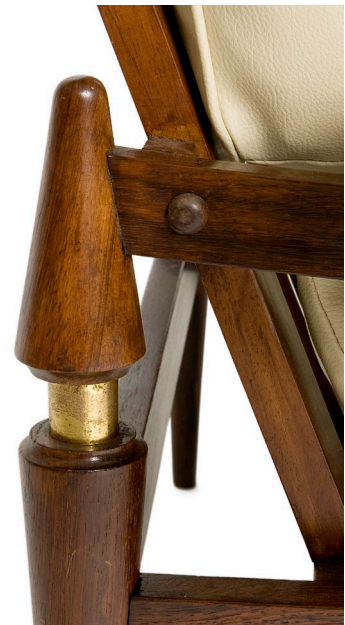

Sofas

Art. 01_00_05_008

Sofa in Jacaranda and leatherette

Dimension :

Designer : Unknown

Producer : Unknown

Origin: Brazil

Collection: Brazilian

Condition: completely restored and reupholstered.

N° 1 pieces available